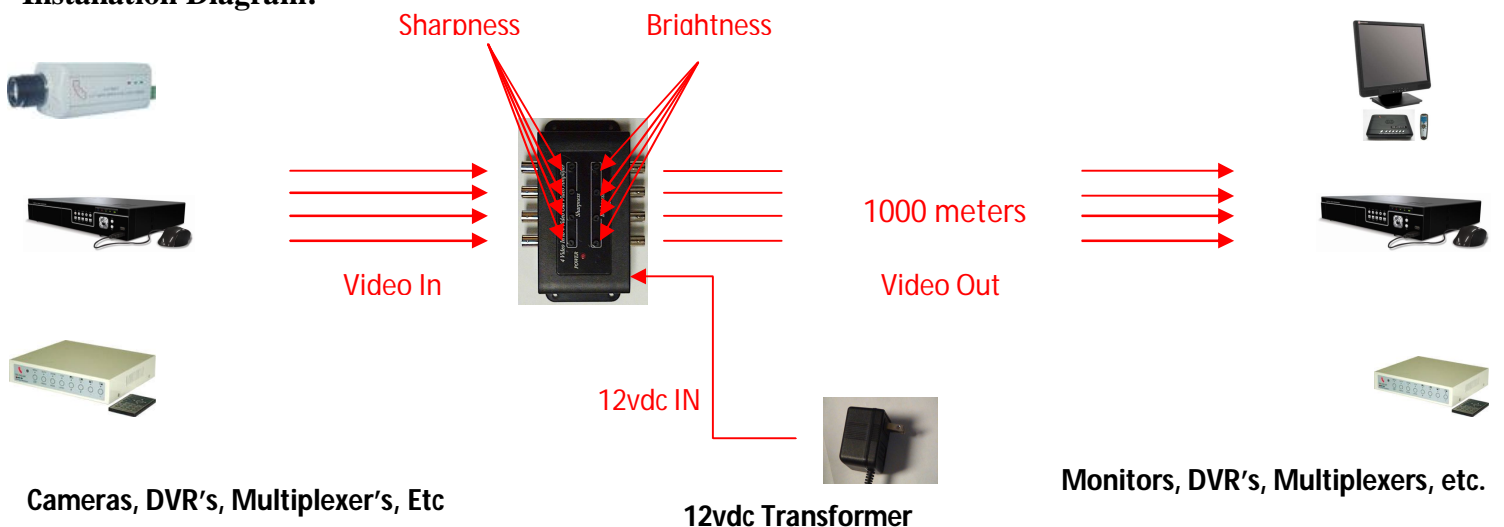

Installation Diagram:

3002 Dow Ave Ste 228, Tustin, CA 92780
Phone (800)227-2330 Fax (510)3525988

Email: gsi@goldenstateinst.com
Website <http://www.goldenstateinst.com>