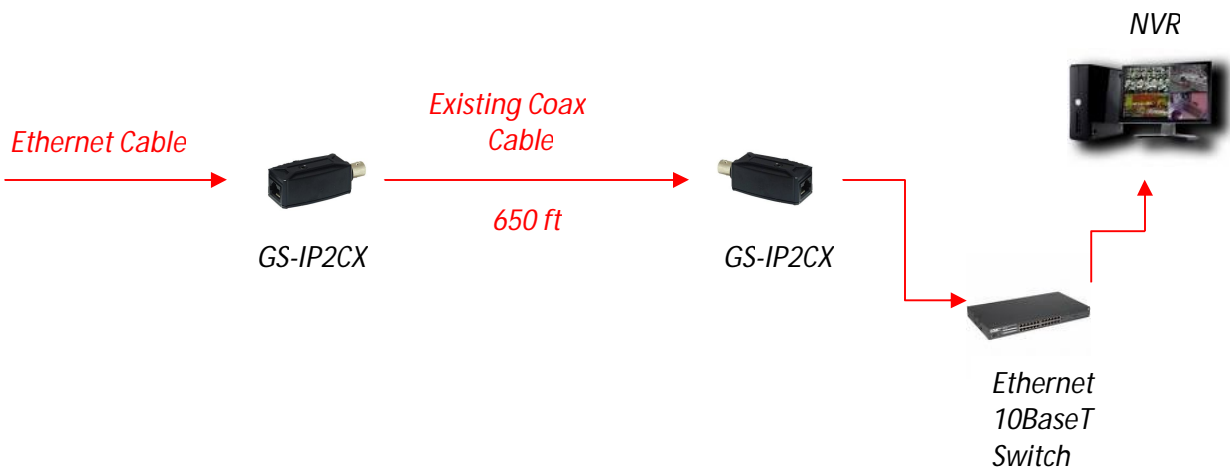

GOLDEN STATE INSTRUMENTS CO.

GS-IP2CX

IP OVER COAXIAL CABLE IP VIDEO CONVERTOR / IP EXTENDER

Features:

Extends IP video over coaxial cable up to 650 ft instead of the normal 300 ft. Allows replacing analog cameras with IP cameras without needing to replace old coaxial wiring. Cost-effective, reduces installation costs by using existing analog cabling. Efficient, eliminates network traffic problem for Megapixel cameras. Low Profile, fits inside camera housing. Passive, no power required.

Specifications:

Cable Interface	
Connector Type	BNC Female
Cable Impedance	50Ω~dual 100Ω/75Ω~dual 100Ω/93Ω~dual 100Ω
Crosstalk	>30dB
Cable Length Max	650ft
Cable Type	Coax Cable (RG59) or similar
Data Throughput	10Mbps
Ethernet Interface	
Connector Type	Rj45
Cable Type	Straight Through
Rates Supported	10BaseT
Power Supply	Passive, No power required
Dimensions	L 69mm x W 25mm x H 22mm

Contents:

2 x GS-IP2CX
1 x Spec Sheet

Installation Diagram:

IP Cameras

3002 Dow Ave Ste 228, Tustin, CA 92780
Phone (800)227-2330 Fax (510)3525988

Email: gsi@goldenstateinst.com
Website <http://www.goldenstateinst.com>