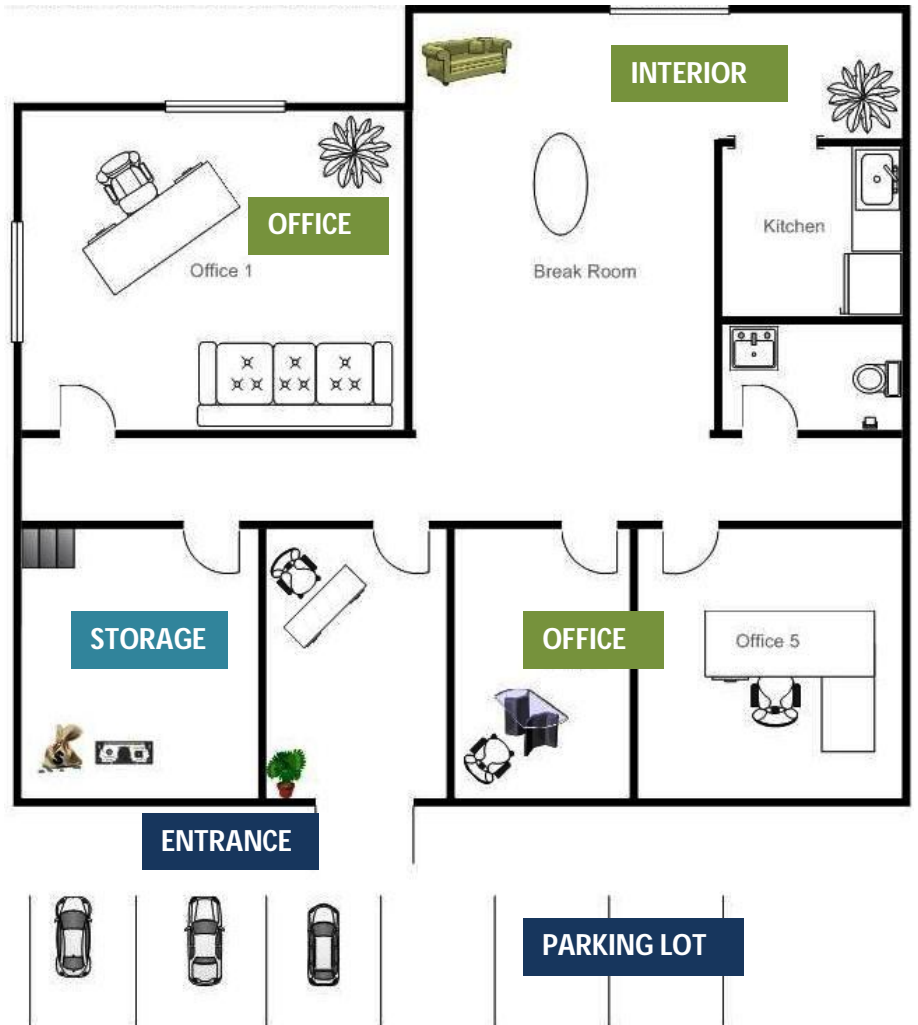

# OFFICE SURVEILLANCE APPLICATION GUIDE

GOLDEN STATE INSTRUMENTS CO.  
www.goldenstateinst.com

**EXTERIOR**  
ENTRANCE/EXIT DOORS  
PARKING LOTS

**INTERIOR**  
OFFICES  
BREAK ROOMS

**STORAGE**  
OFFICE/SAFE

## SUGGESTED CAMERAS

### INTERIOR

### EXTERIOR