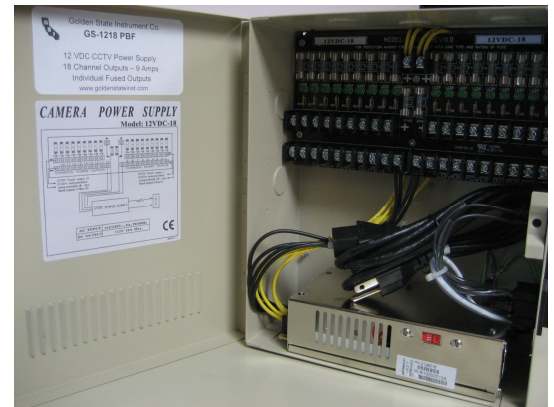

## GS-1218 PBF

12VDC Regulated Power Supply  
18 Channel 9 Amp  
Individually Protected Fuses

### Specifications:

- 18 Channel Outputs of 12VDC
- Highly Efficient Power Supply
- 18 Green LED Status Indicator for each channel
- AC Input : 115/230V ~ 9 A, 50/60 Hz
- 9 Amp Rated Output
- Individually protected fused outputs
- Fuse rated 1 Amps / 250V
- Wall Mounted
- Silent Running 0dB Acoustic Level
- Low Temperature Operates with no fan
- On/Off Switch
- Dimensions : 9.8" x 8.2" x 3.5"
- Weight : 5.6 lbs