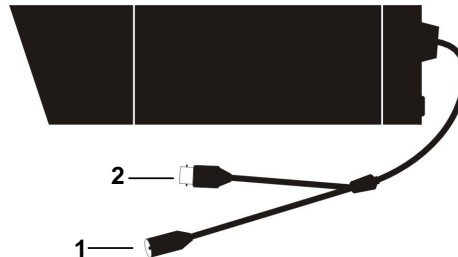

FUNCTION:

1. DC12V Power Supply
2. Video Signal Output Connector

WARNING: **Observe Correct Voltage and Polarity**
                         Do Not Point Camera Directly Into Sun
                         Failure To Observe Warnings May Void Warranty

14256 Doolittle Drive · San Leandro, CA 94577 · 1-800-227-2330 · Fax(510)352-5988

Website: www.goldenstateinst.com · E-mail: gsi@goldenstateinst.com